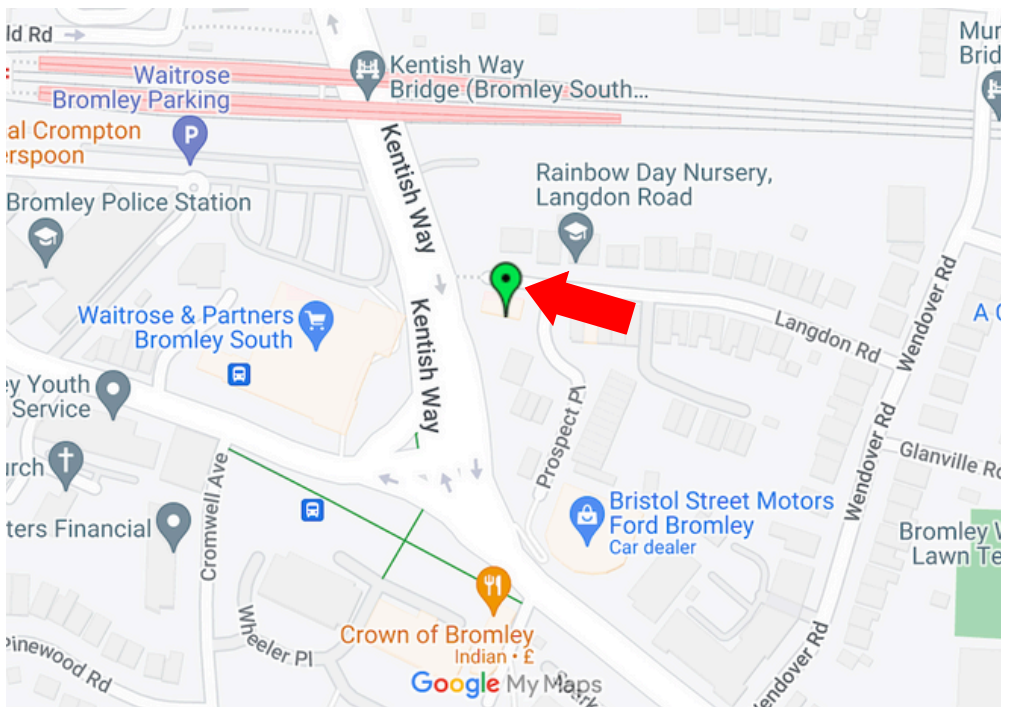

PHONE

020 8466 0790

EMAIL

Chetan.raval@bromleywell.org.uk

MAP AND DIRECTIONS

Bromley Scout Hut/Shop, 15 Prospect Place, Bromley, BR2 9HL

The Bromley Scout Hut is a short walk (about 7 minutes) from the Bromley Mencap office.