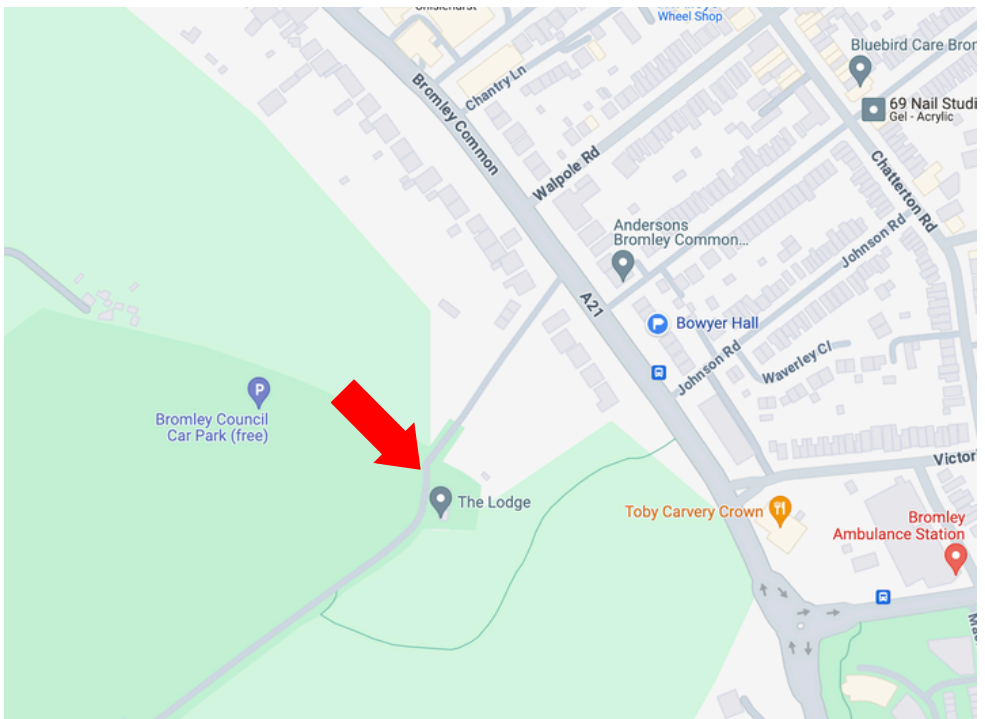

Our goal is to empower individuals with learning difficulties to reach their full potential and lead independent and fulfilling lives. Through our workshops, we are committed to helping people do just that.