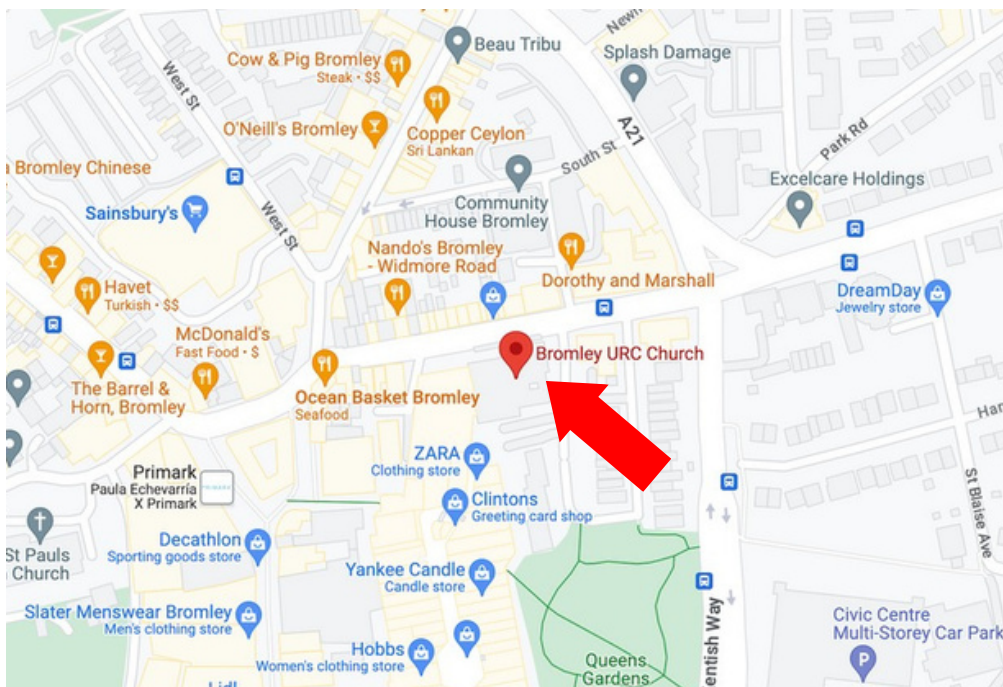

Our goal is to empower individuals with physical disabilities to reach their full potential and lead independent and fulfilling lives. Through our workshops, we are committed to helping people do just that.